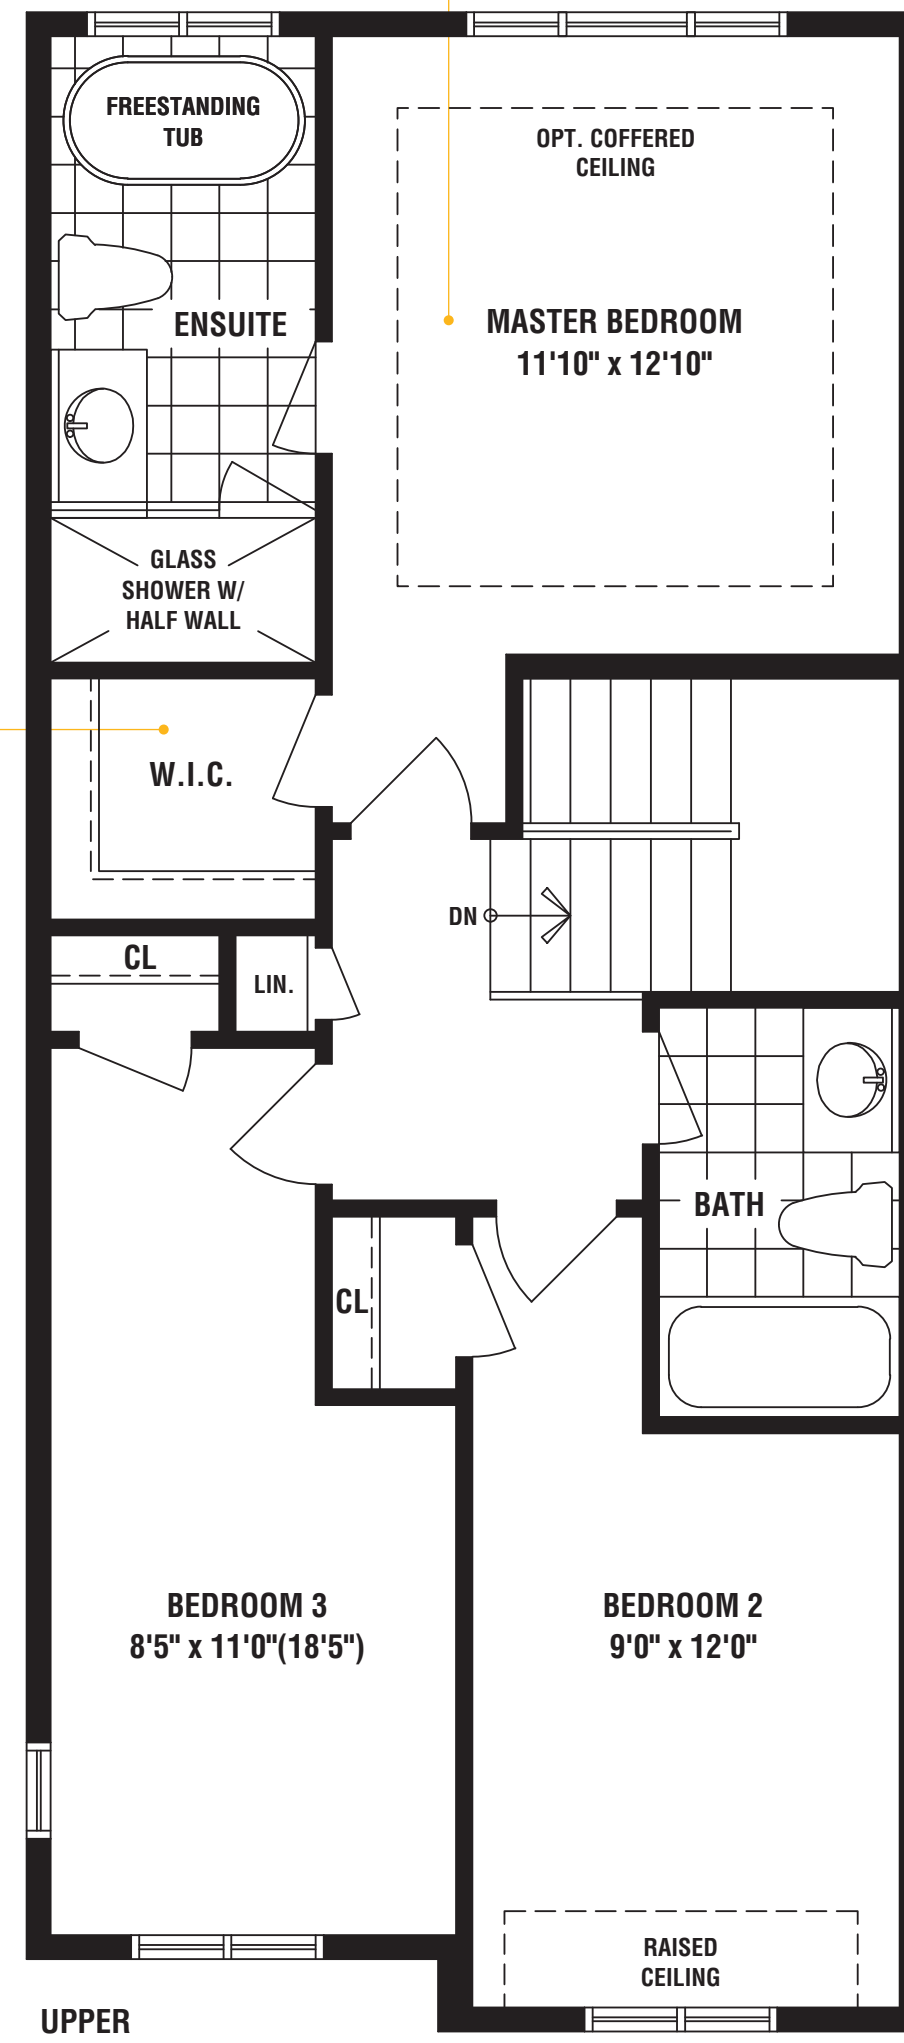

ASHBURN

2019 SQ FT
2307 SQ FT WITH OPTIONAL FINISHED BASEMENT

With a cozy gas fireplace to snuggle up beside in the great room, you might just choose to stay in for the night a little more often

Homebuyers in search of a lavish retreat will love this beautiful master suite, which boasts an ensuite bathroom that includes a freestanding tub and glass shower

A generously proportioned walk-in closet is essential for any master suite

The optional upper level laundry room makes doing the family wash a whole lot easier

Powder rooms on the main and lower level mean you'll never have to wait in line

An optional walk-in pantry gives your family plenty of extra kitchen storage space

The flush breakfast bar is the perfect place to enjoy the most important meal of the day

An optional recreation room in the basement will give your family added space to play and unwind