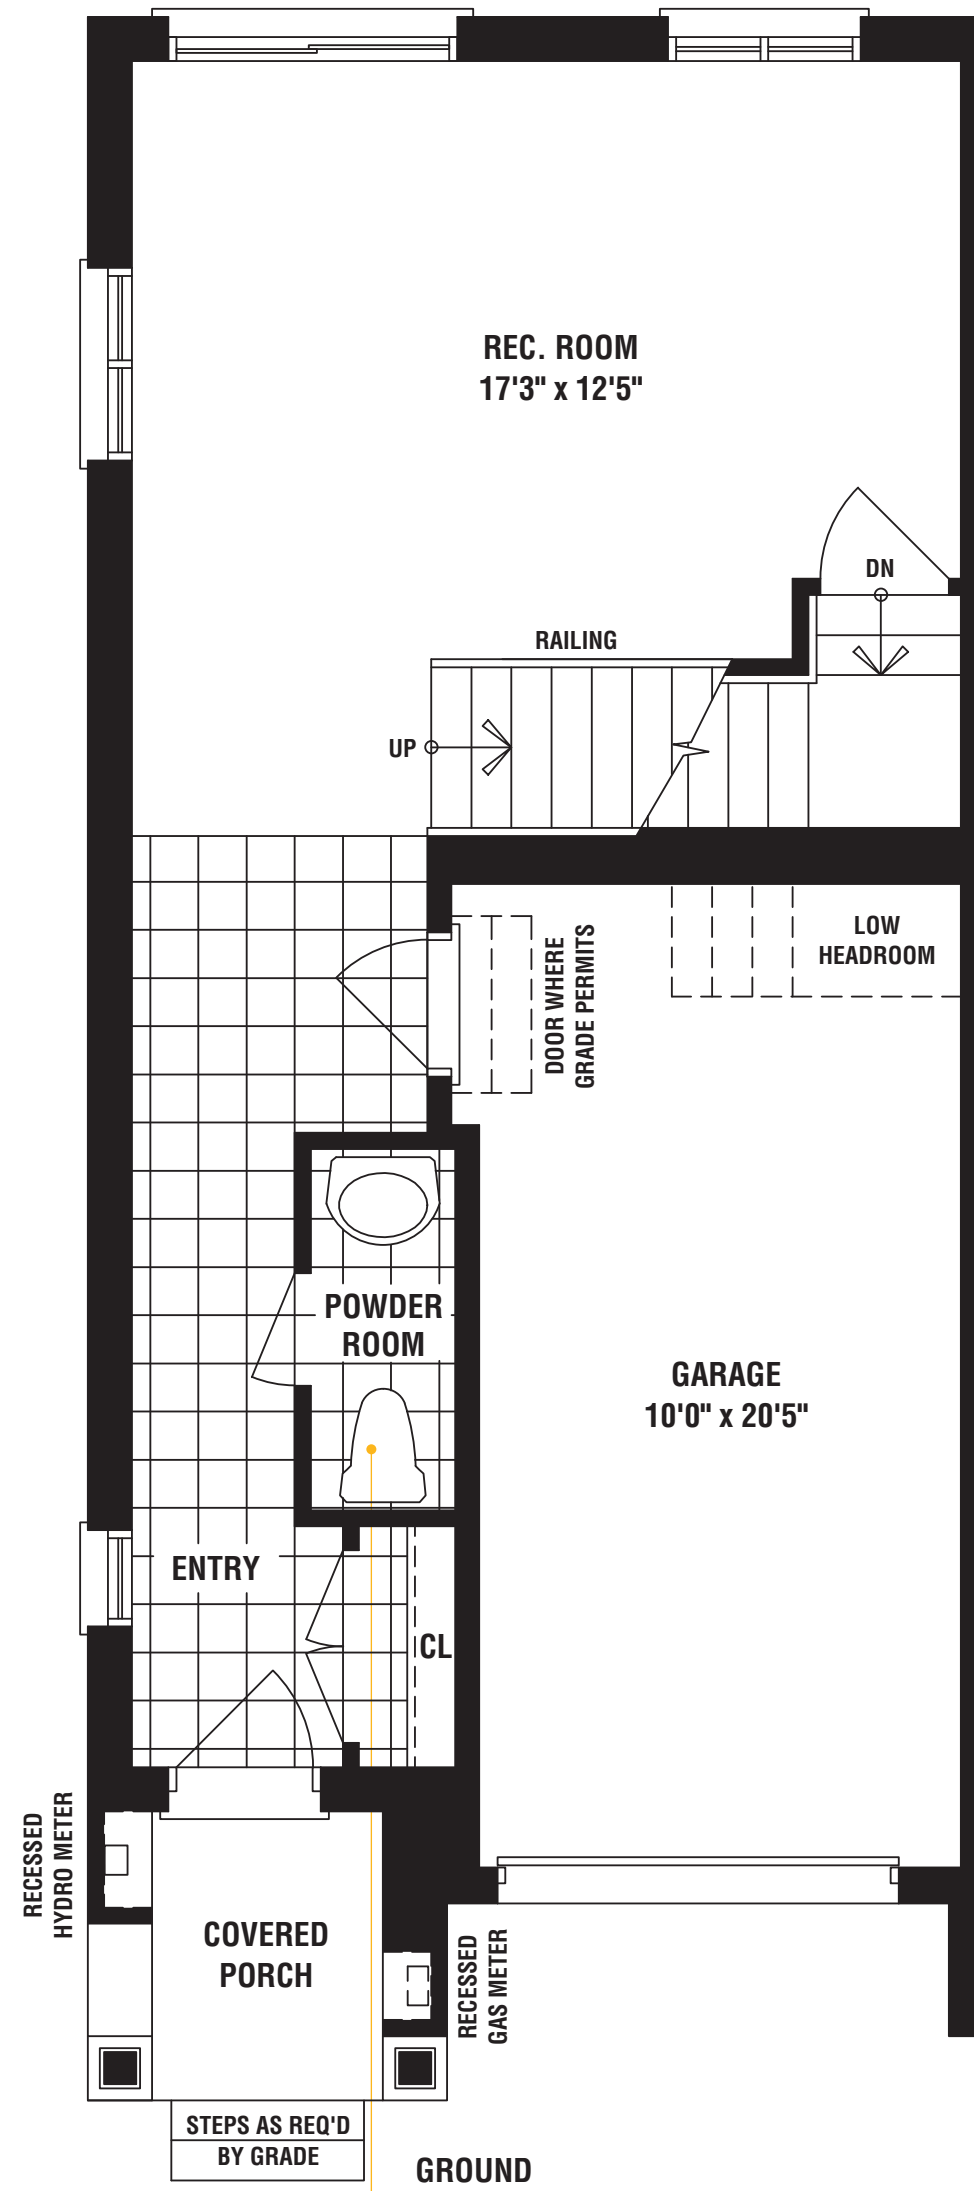

ASHBURN

2019 SQ FT
2307 SQ FT WITH OPTIONAL FINISHED BASEMENT

With a cozy gas fireplace to snuggle up beside in the great room, you might just choose to stay in for the night a little more often

Homebuyers in search of a lavish retreat will love this beautiful master suite, which boasts an ensuite bathroom that includes a freestanding tub and glass shower

A generously proportioned walk-in closet is essential for any master suite

The optional upper level laundry room makes doing the family wash a whole lot easier

Powder rooms on the main and lower level mean you'll never have to wait in line

An optional walk-in pantry gives your family plenty of extra kitchen storage space

The flush breakfast bar is the perfect place to enjoy the most important meal of the day

An optional recreation room in the basement will give your family added space to play and unwind