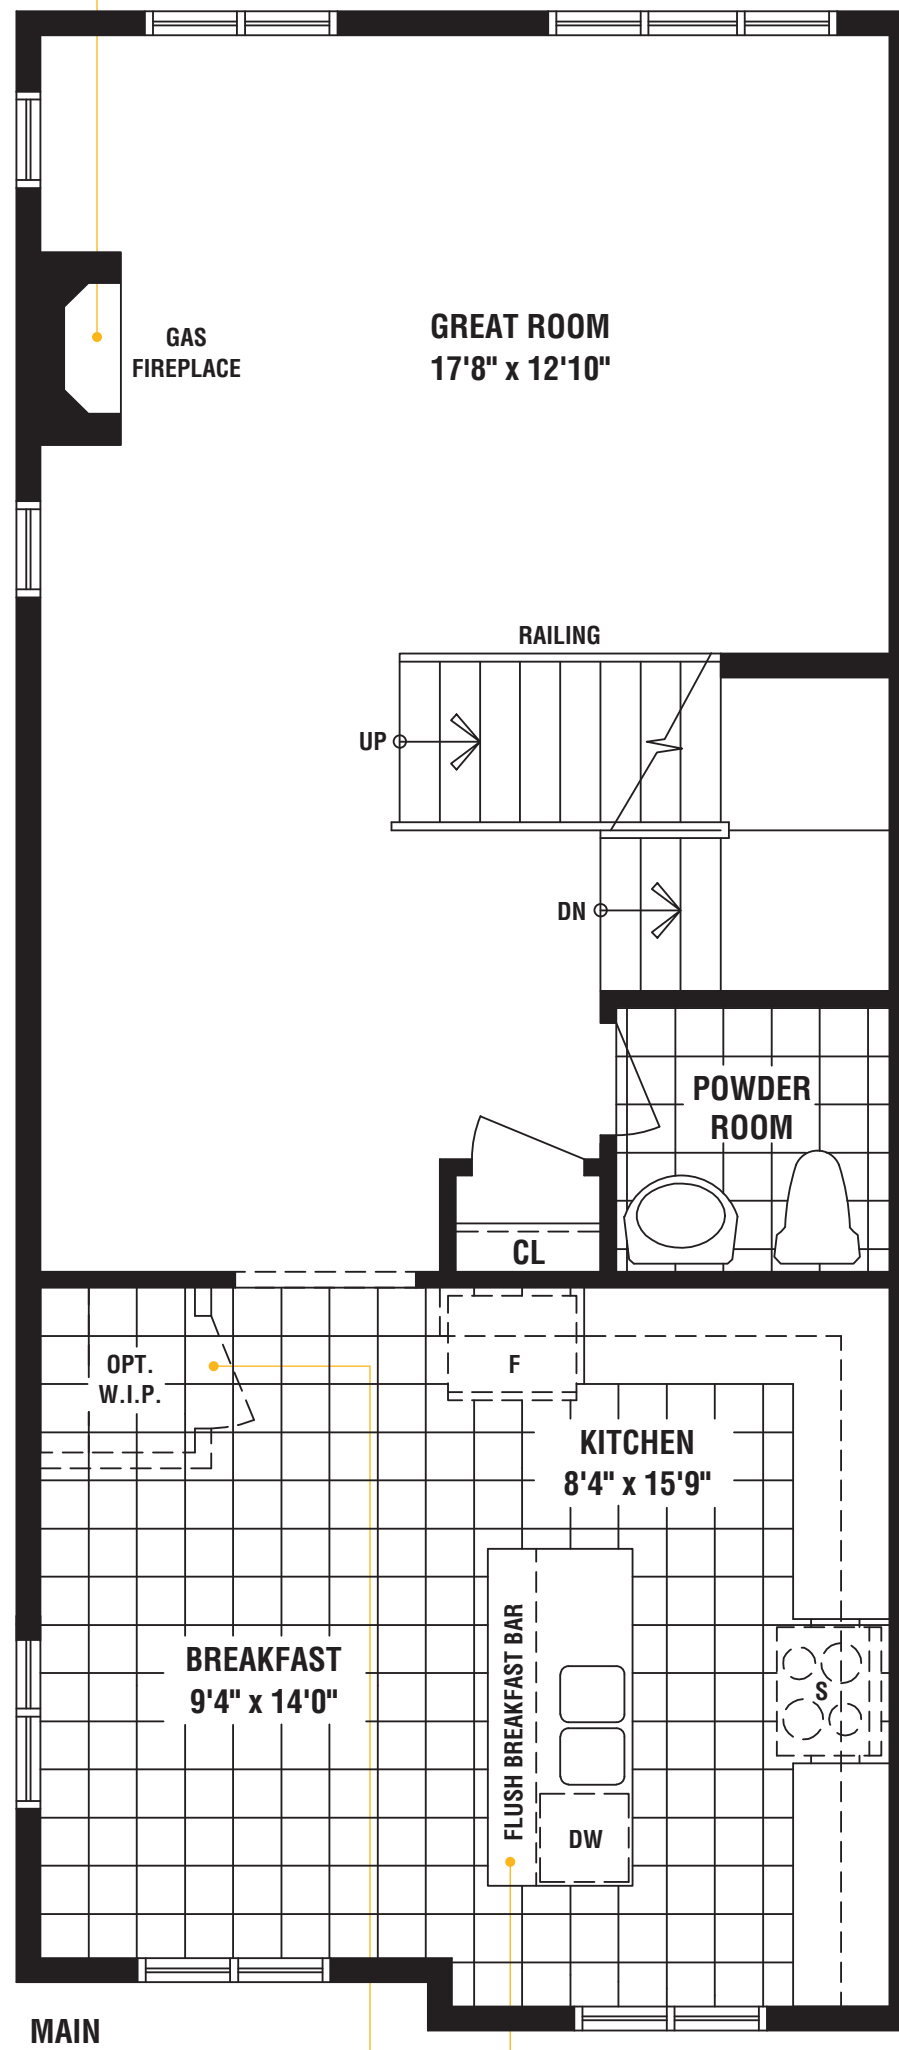

ASHBURN

2019 SQ FT
2307 SQ FT WITH OPTIONAL FINISHED BASEMENT

With a cozy gas fireplace to snuggle up beside in the great room, you might just choose to stay in for the night a little more often

Homebuyers in search of a lavish retreat will love this beautiful master suite, which boasts an ensuite bathroom that includes a freestanding tub and glass shower

A generously proportioned walk-in closet is essential for any master suite

The optional upper level laundry room makes doing the family wash a whole lot easier

Powder rooms on the main and lower level mean you'll never have to wait in line

An optional walk-in pantry gives your family plenty of extra kitchen storage space

The flush breakfast bar is the perfect place to enjoy the most important meal of the day

An optional recreation room in the basement will give your family added space to play and unwind