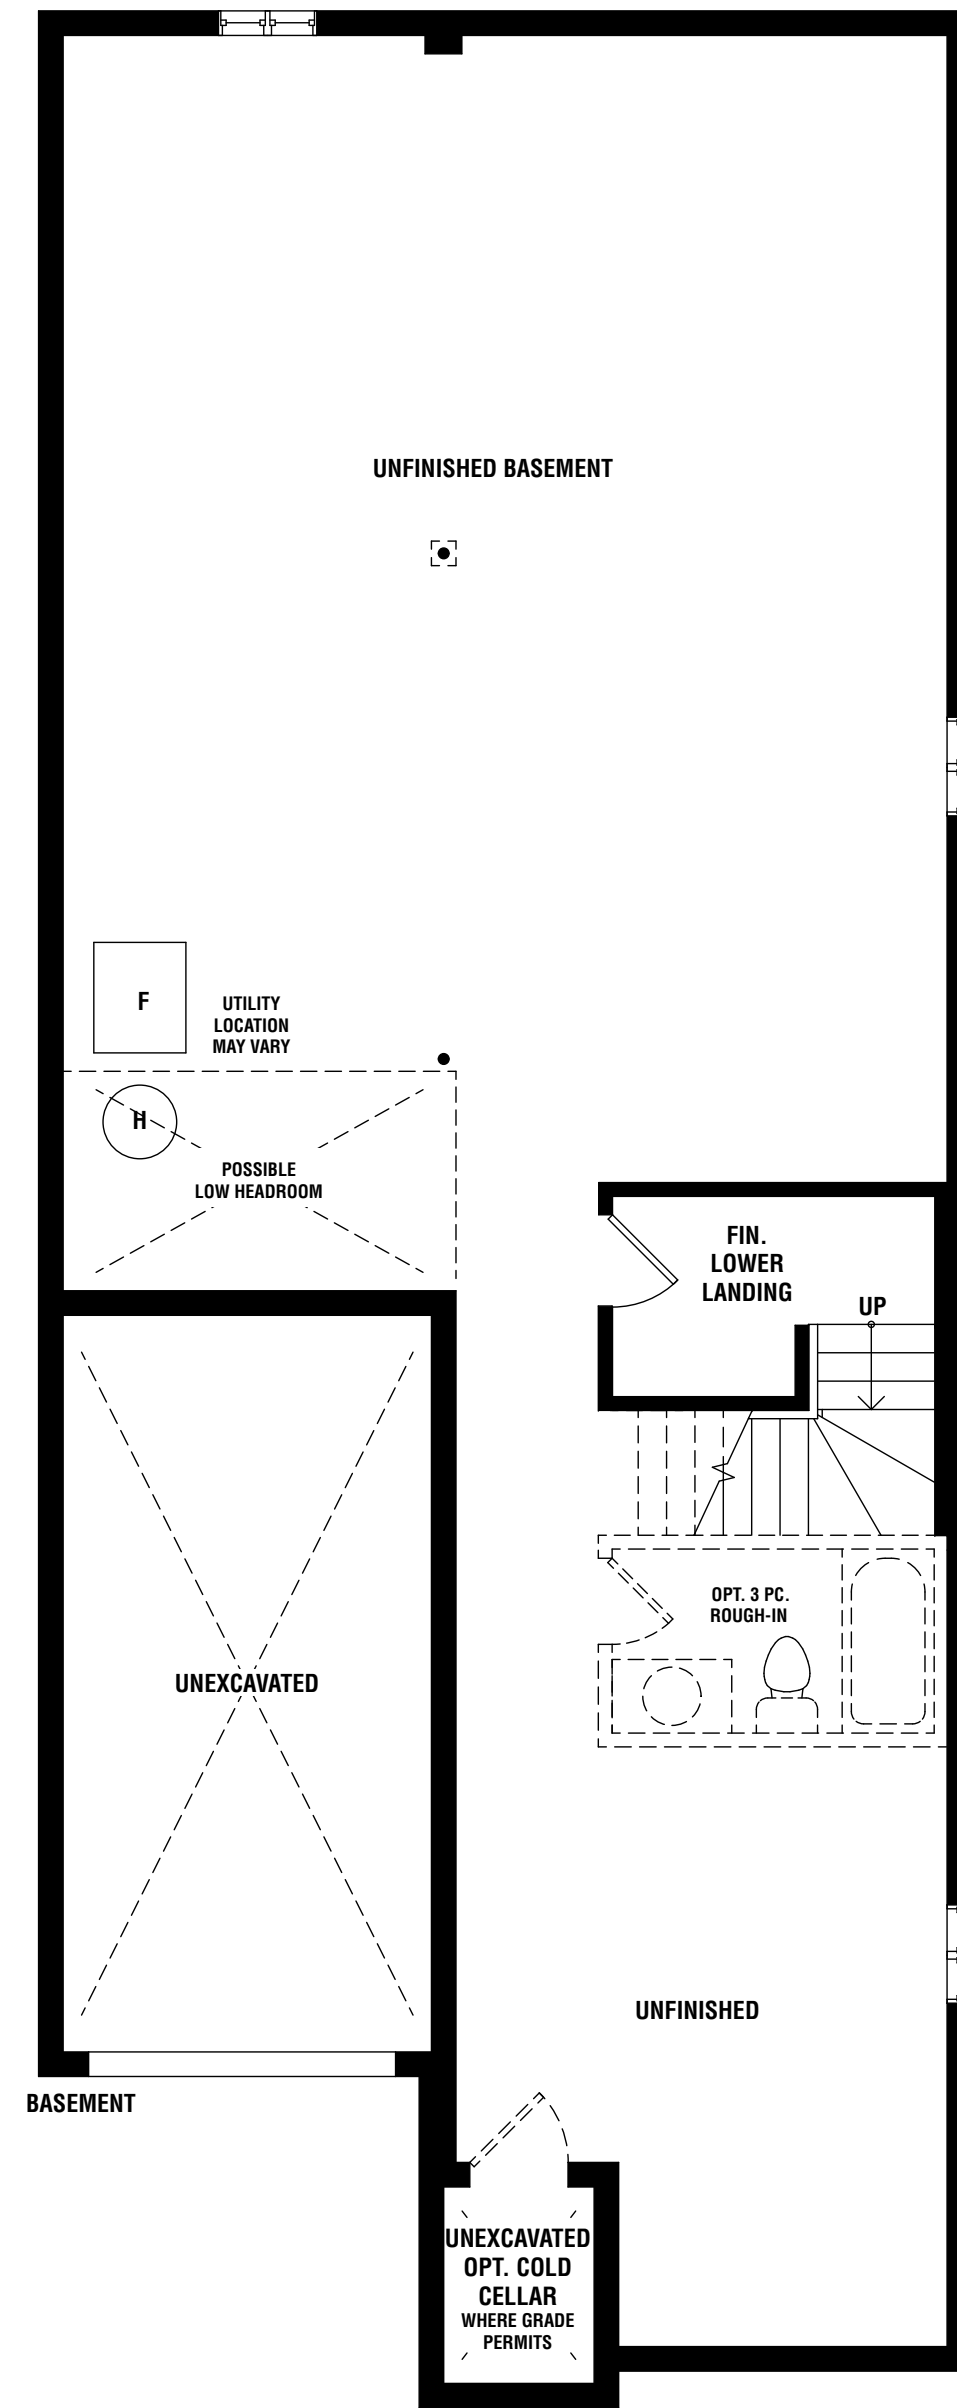

VIOLET

25' BUNGALOW TOWNS

ELEVATION A - 1283 SQ FT

POPPY

IRIS

LILY

VIOLET

VIOLET

1283 SQ FT

A spacious walk-in closet in the master suite gives you ample room for your wardrobe.

Large windows and an optional gas fireplace in the great room make it the perfect retreat for relaxing family time.

The laundry room provides direct garage access for added convenience.

Enjoy a snack or casual family breakfast at the central kitchen island with breakfast bar.