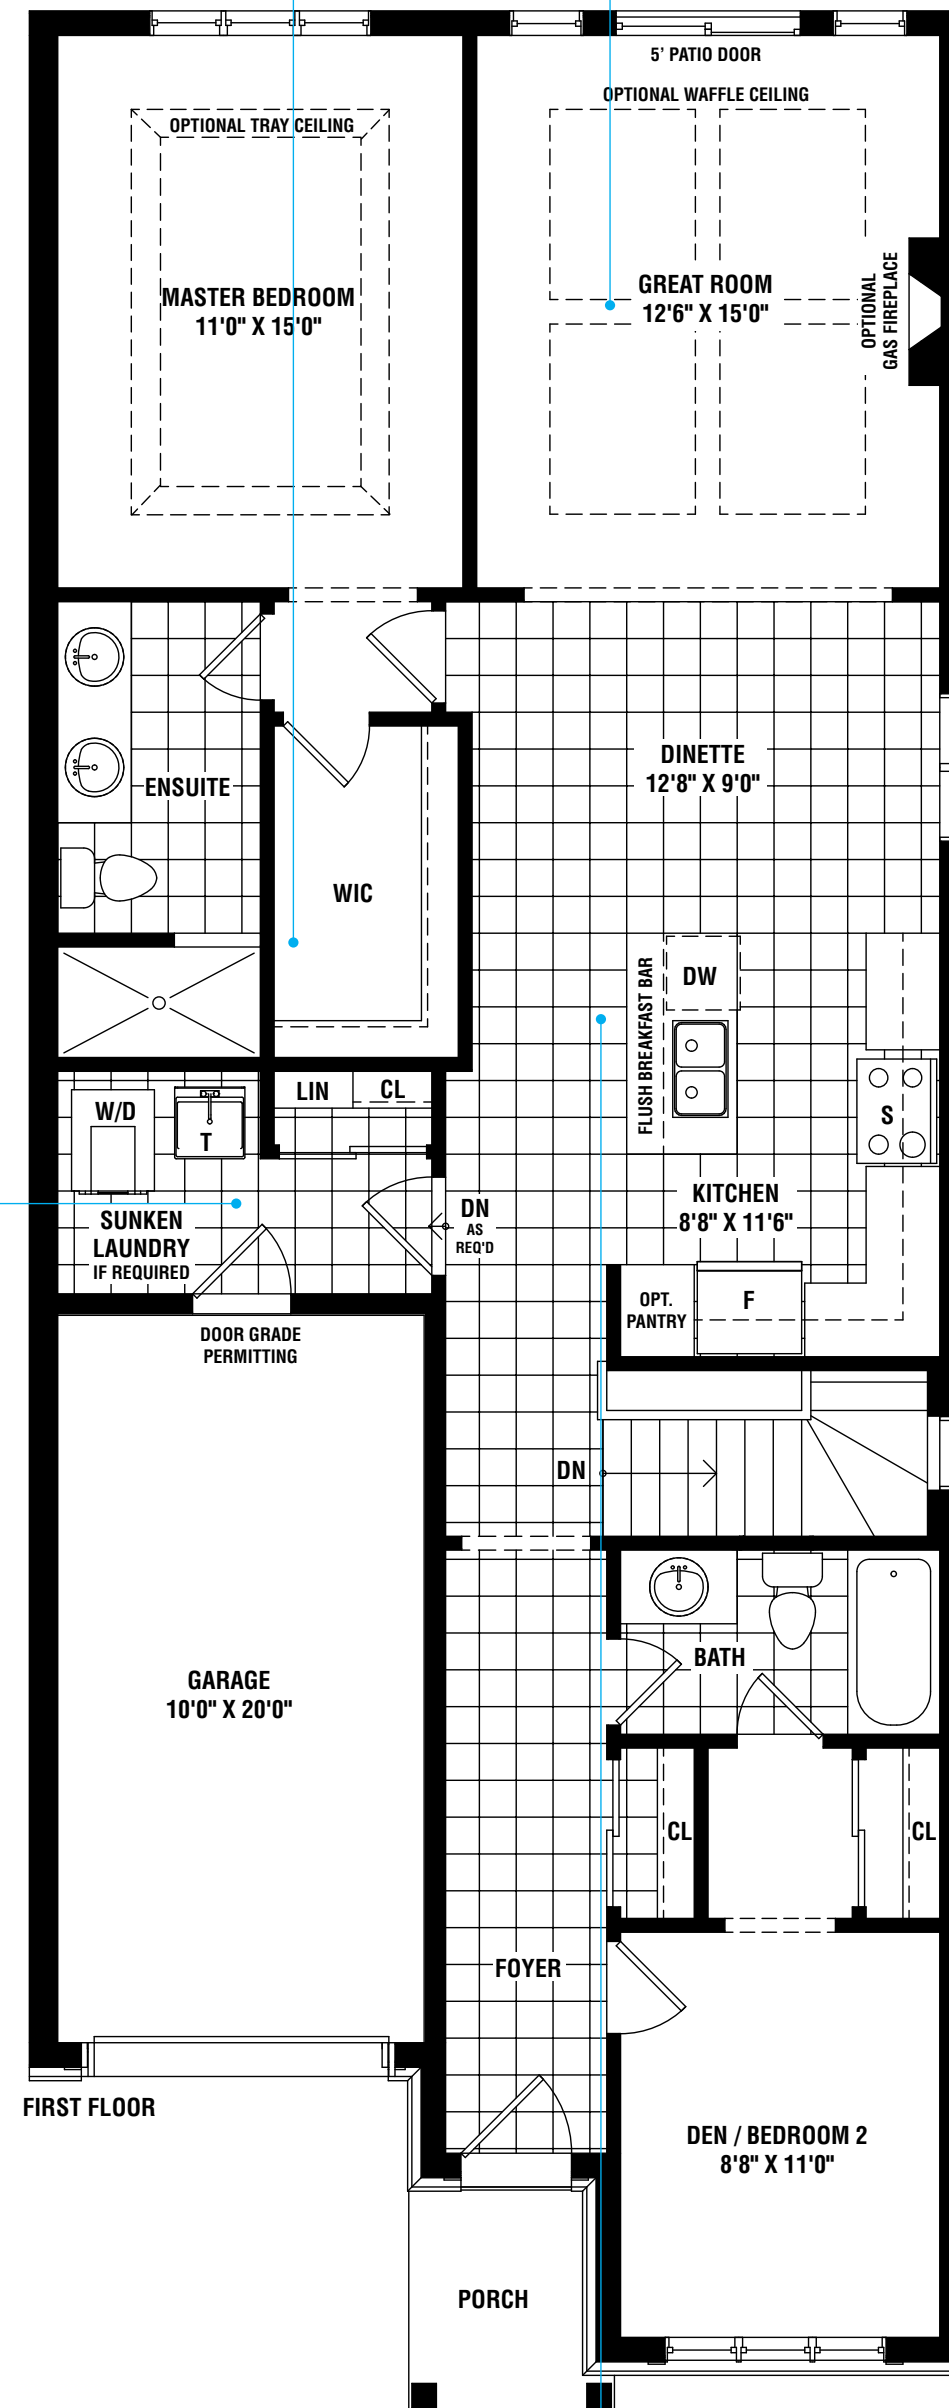

VIOLET

25' BUNGALOW TOWNS

ELEVATION A - 1283 SQ FT

POPPY

IRIS

LILY

VIOLET

VIOLET

1283 SQ FT

A spacious walk-in closet in the master suite gives you ample room for your wardrobe.

Large windows and an optional gas fireplace in the great room make it the perfect retreat for relaxing family time.

The laundry room provides direct garage access for added convenience.

Enjoy a snack or casual family breakfast at the central kitchen island with breakfast bar.