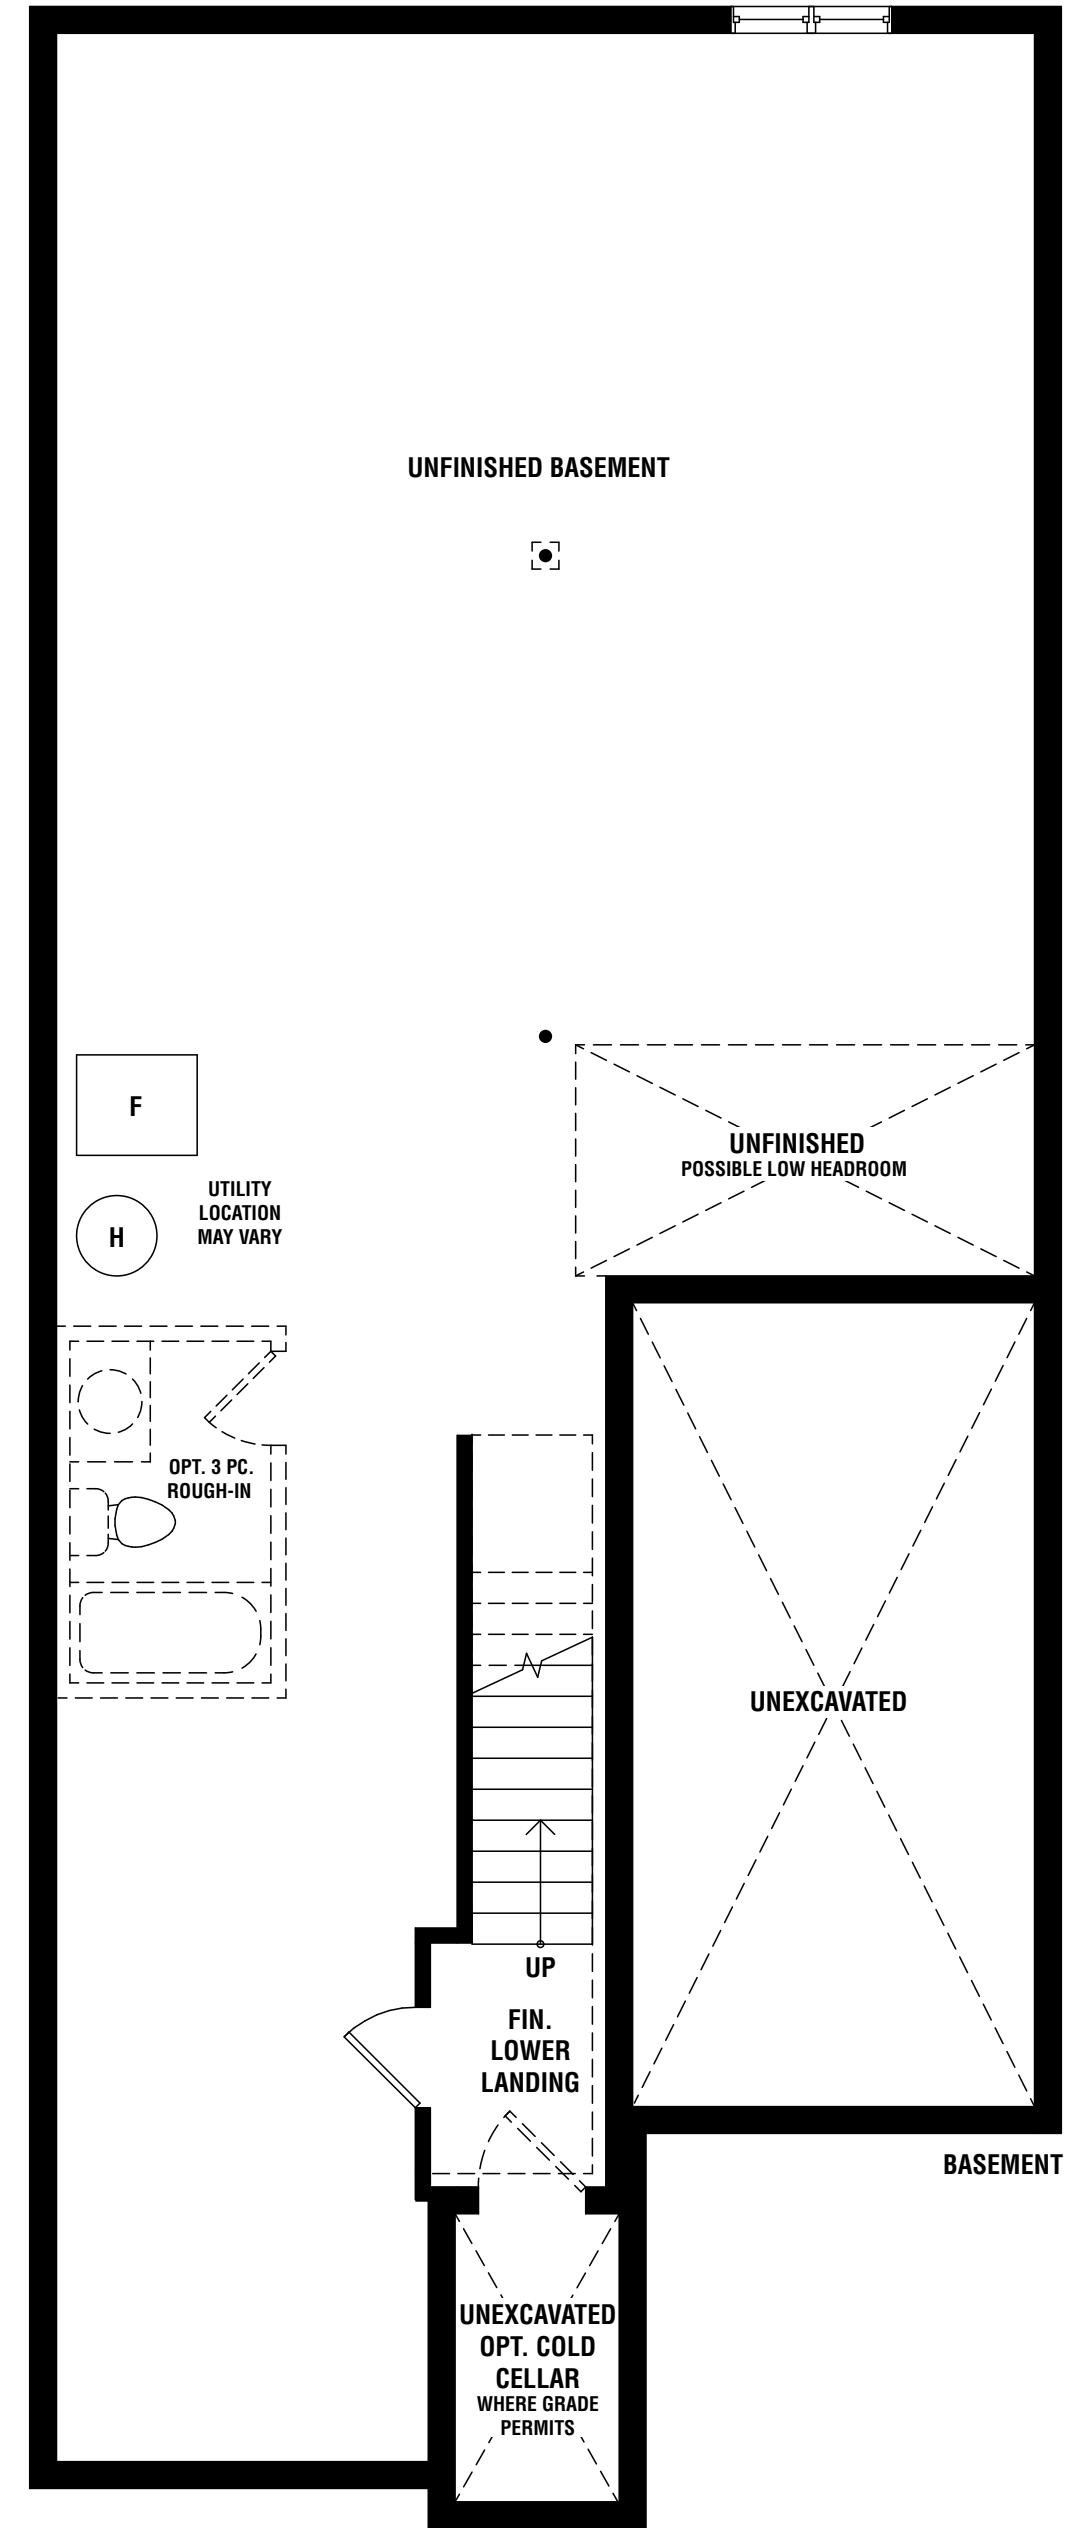

LILY

25' BUNGALOW TOWNS

ELEVATION A - 1208 SQ FT

POPPY

IRIS

LILY

VIOLET

LILY

1208 SQ FT

Enjoy quick and easy family breakfasts with this well placed breakfast bar on the central kitchen island.

An optional gas fireplace is just the thing to bring a little added warmth and light into your great room.

An expansive walk-in closet in the master suite gives you plenty of space for your all-season wardrobe.

The main floor laundry room offers direct garage access, creating a convenient hub for maintaining a clean and orderly home.