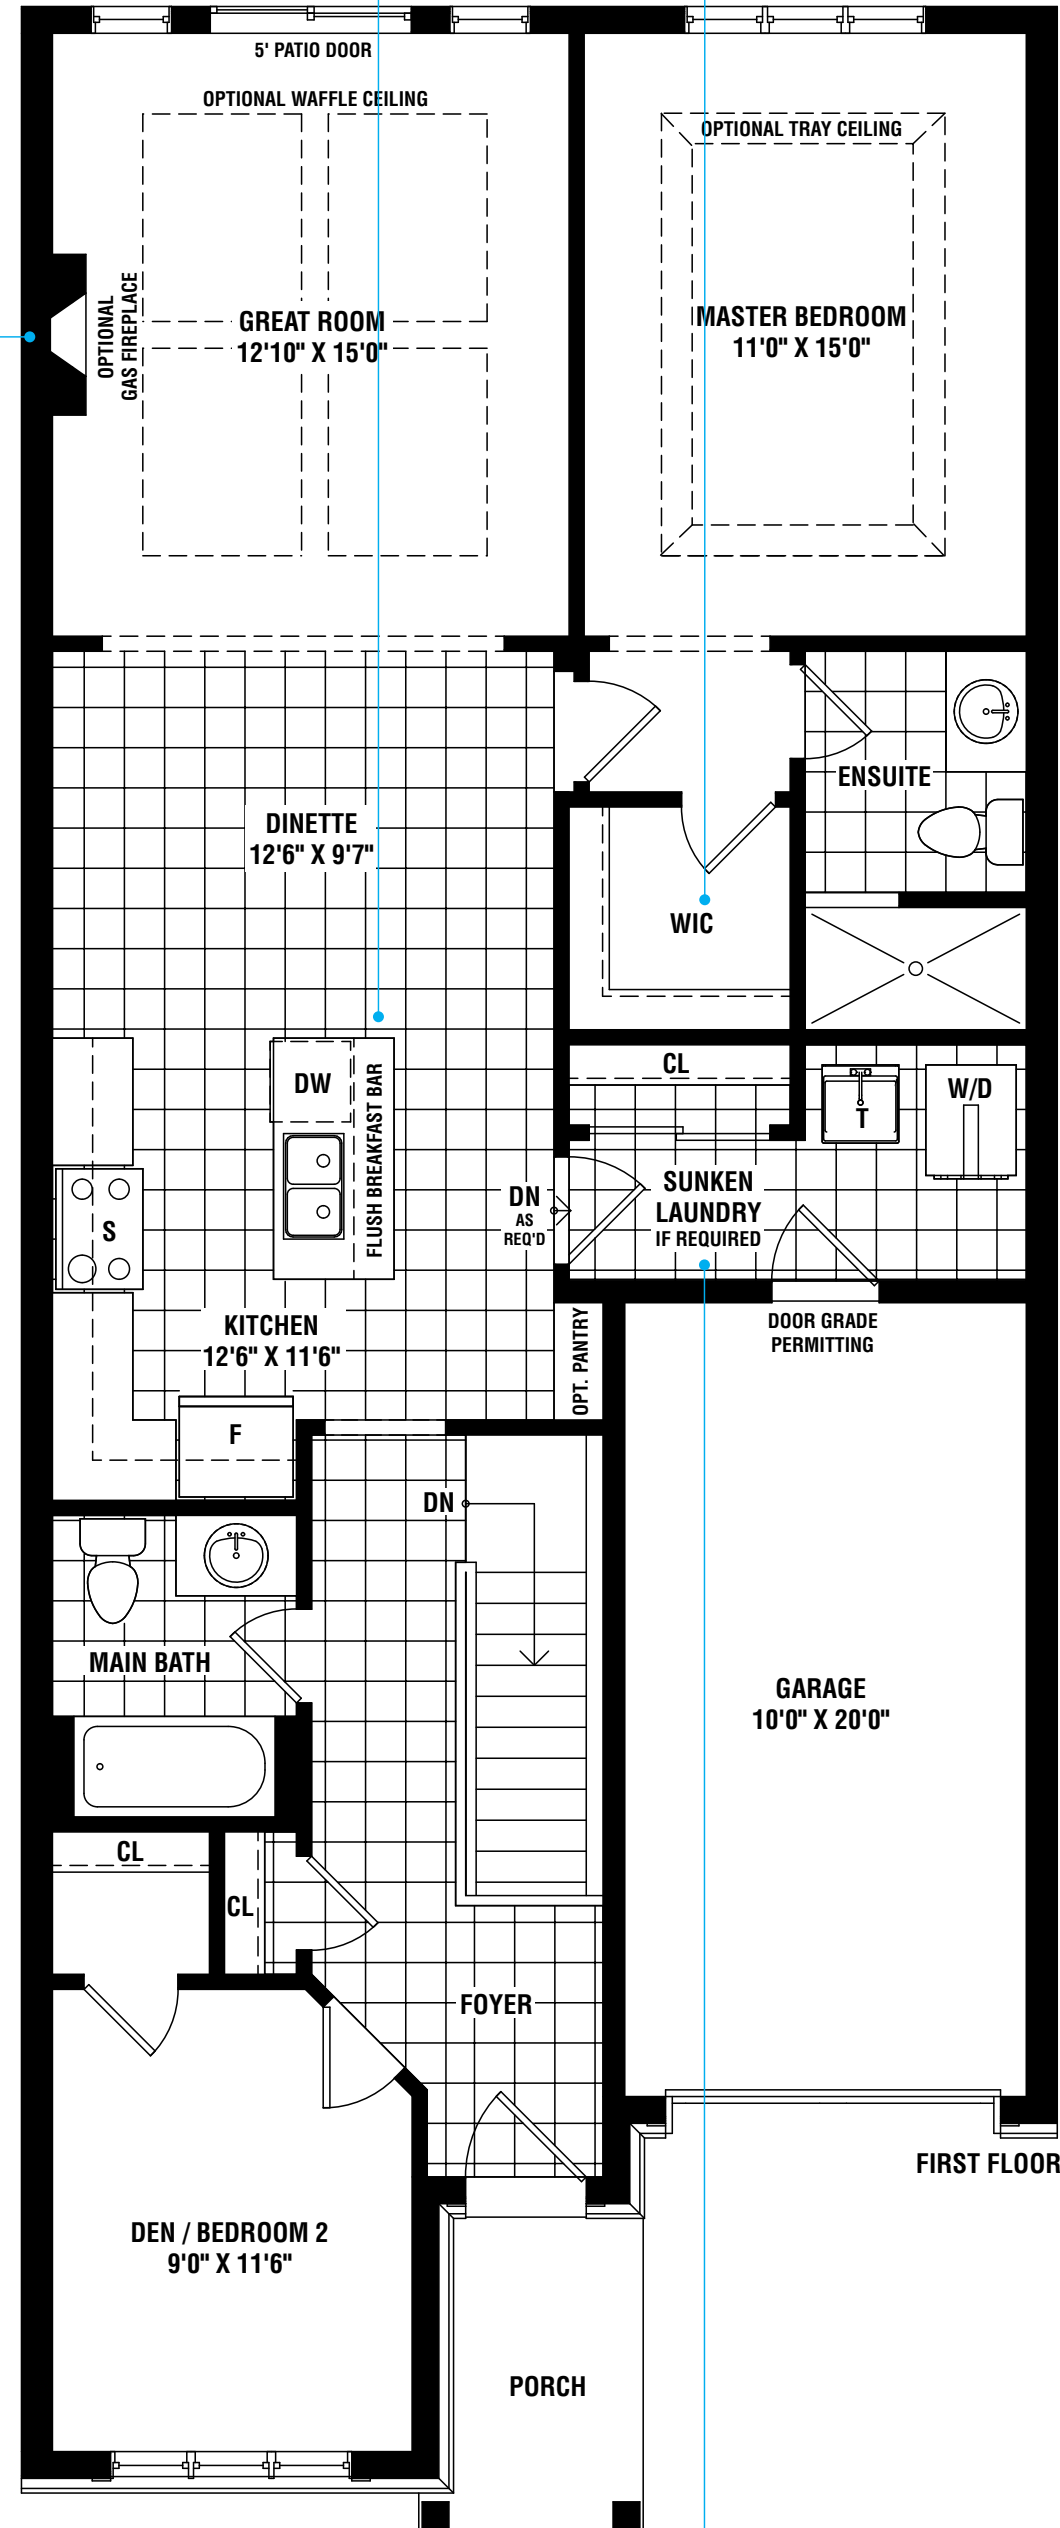

LILY

25' BUNGALOW TOWNS

ELEVATION A - 1208 SQ FT

POPPY

IRIS

LILY

VIOLET

LILY

1208 SQ FT

Enjoy quick and easy family breakfasts with this well placed breakfast bar on the central kitchen island.

An optional gas fireplace is just the thing to bring a little added warmth and light into your great room.

An expansive walk-in closet in the master suite gives you plenty of space for your all-season wardrobe.

The main floor laundry room offers direct garage access, creating a convenient hub for maintaining a clean and orderly home.