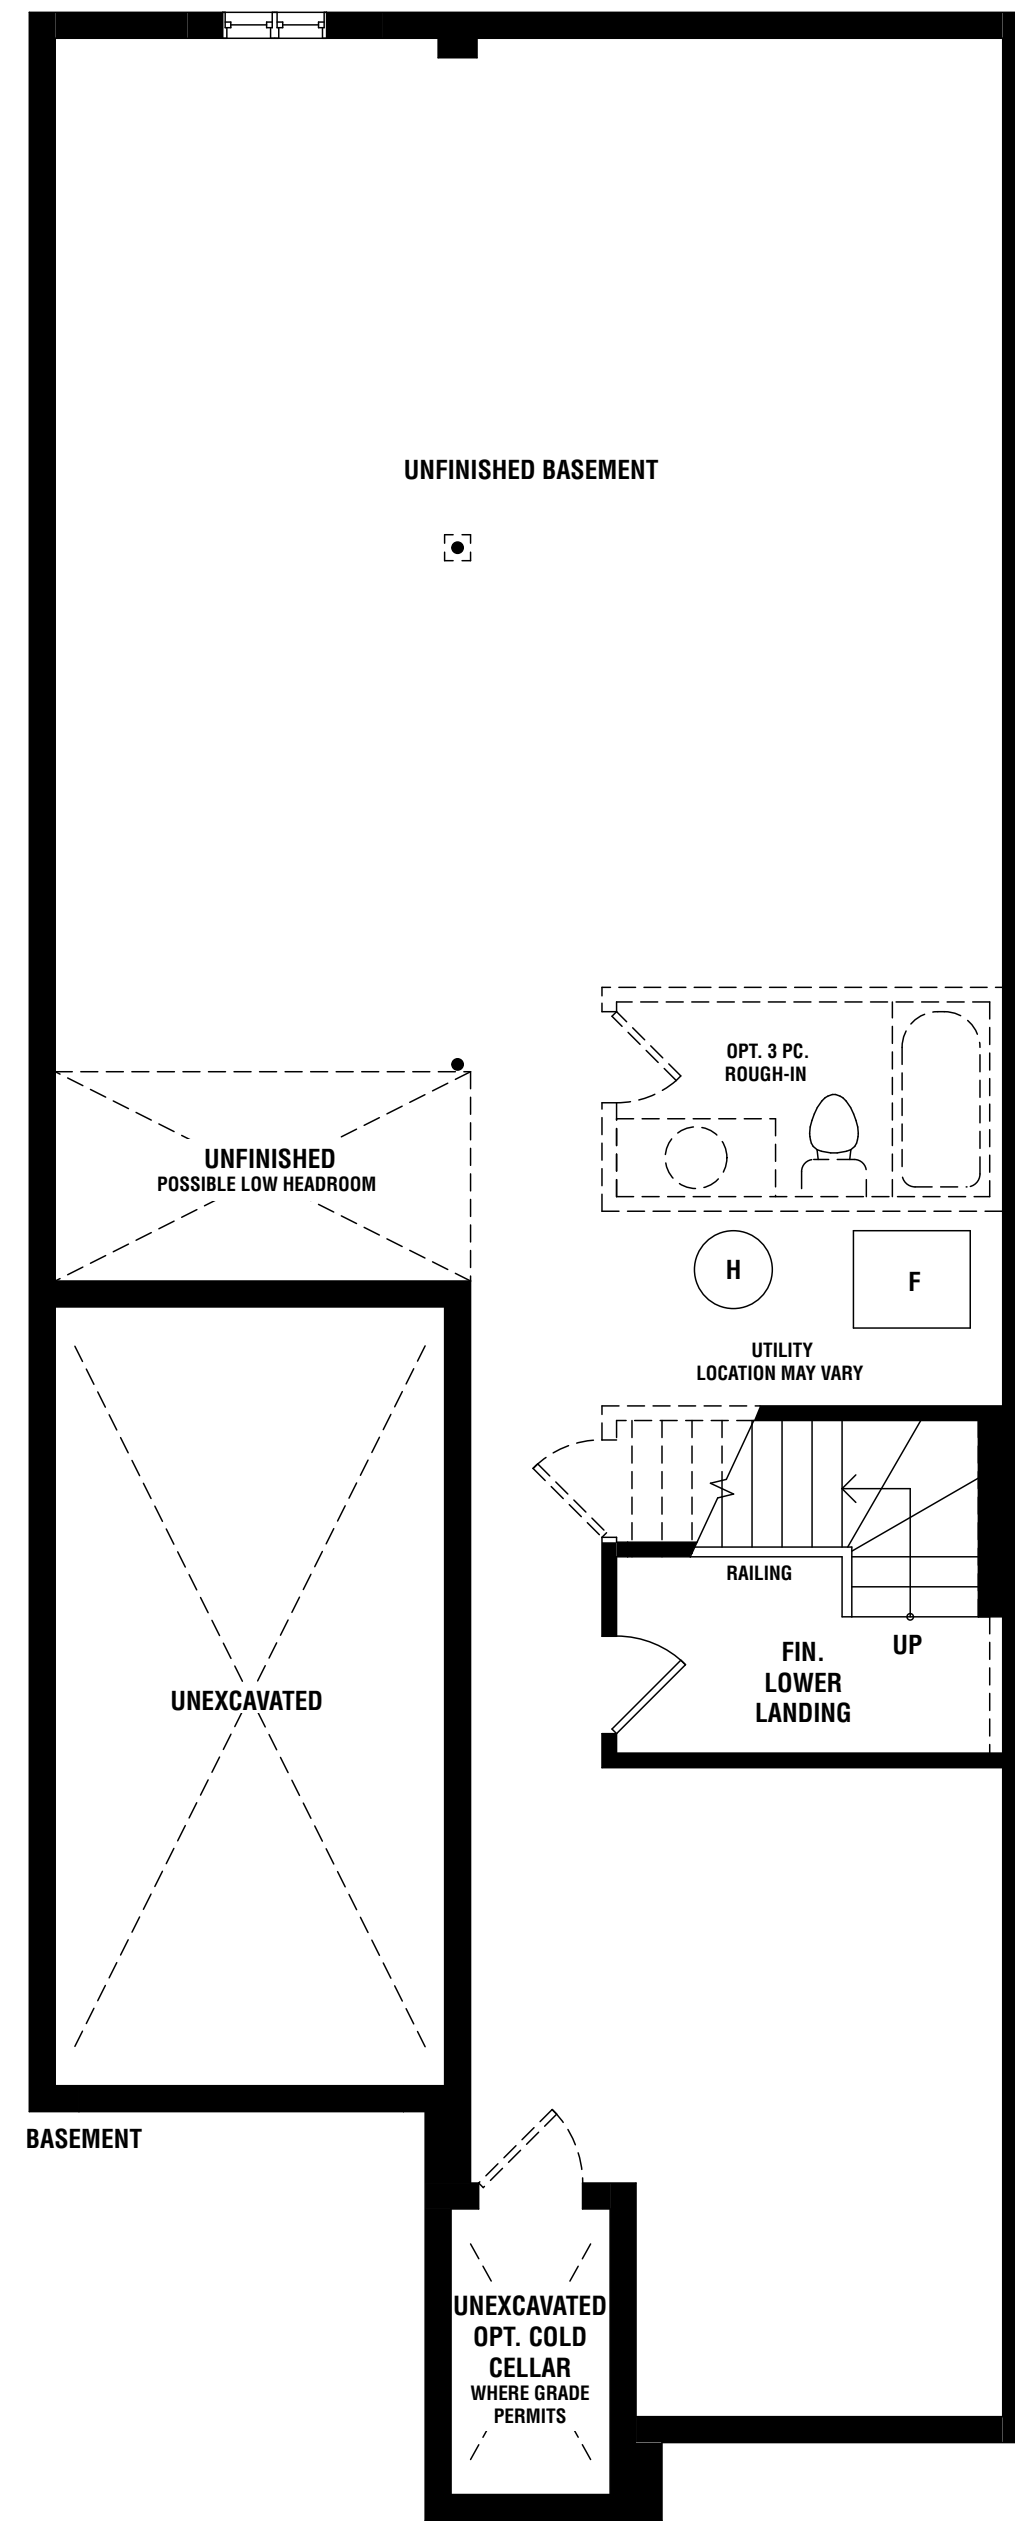

IRIS

25' BUNGALOW TOWNS

ELEVATION A - 1238 SQ FT

POPPY

IRIS

LILY

VIOLET

IRIS

1238 SQ FT

The large pantry allows you to stock up on all your favourite food items.

You'll love spending quality family time in this home's open-concept main area, which features a charming kitchen and large great room.

The master ensuite features his and hers sinks and separate shower.

The second bedroom is well placed for added privacy, and features direct access to the main bathroom.