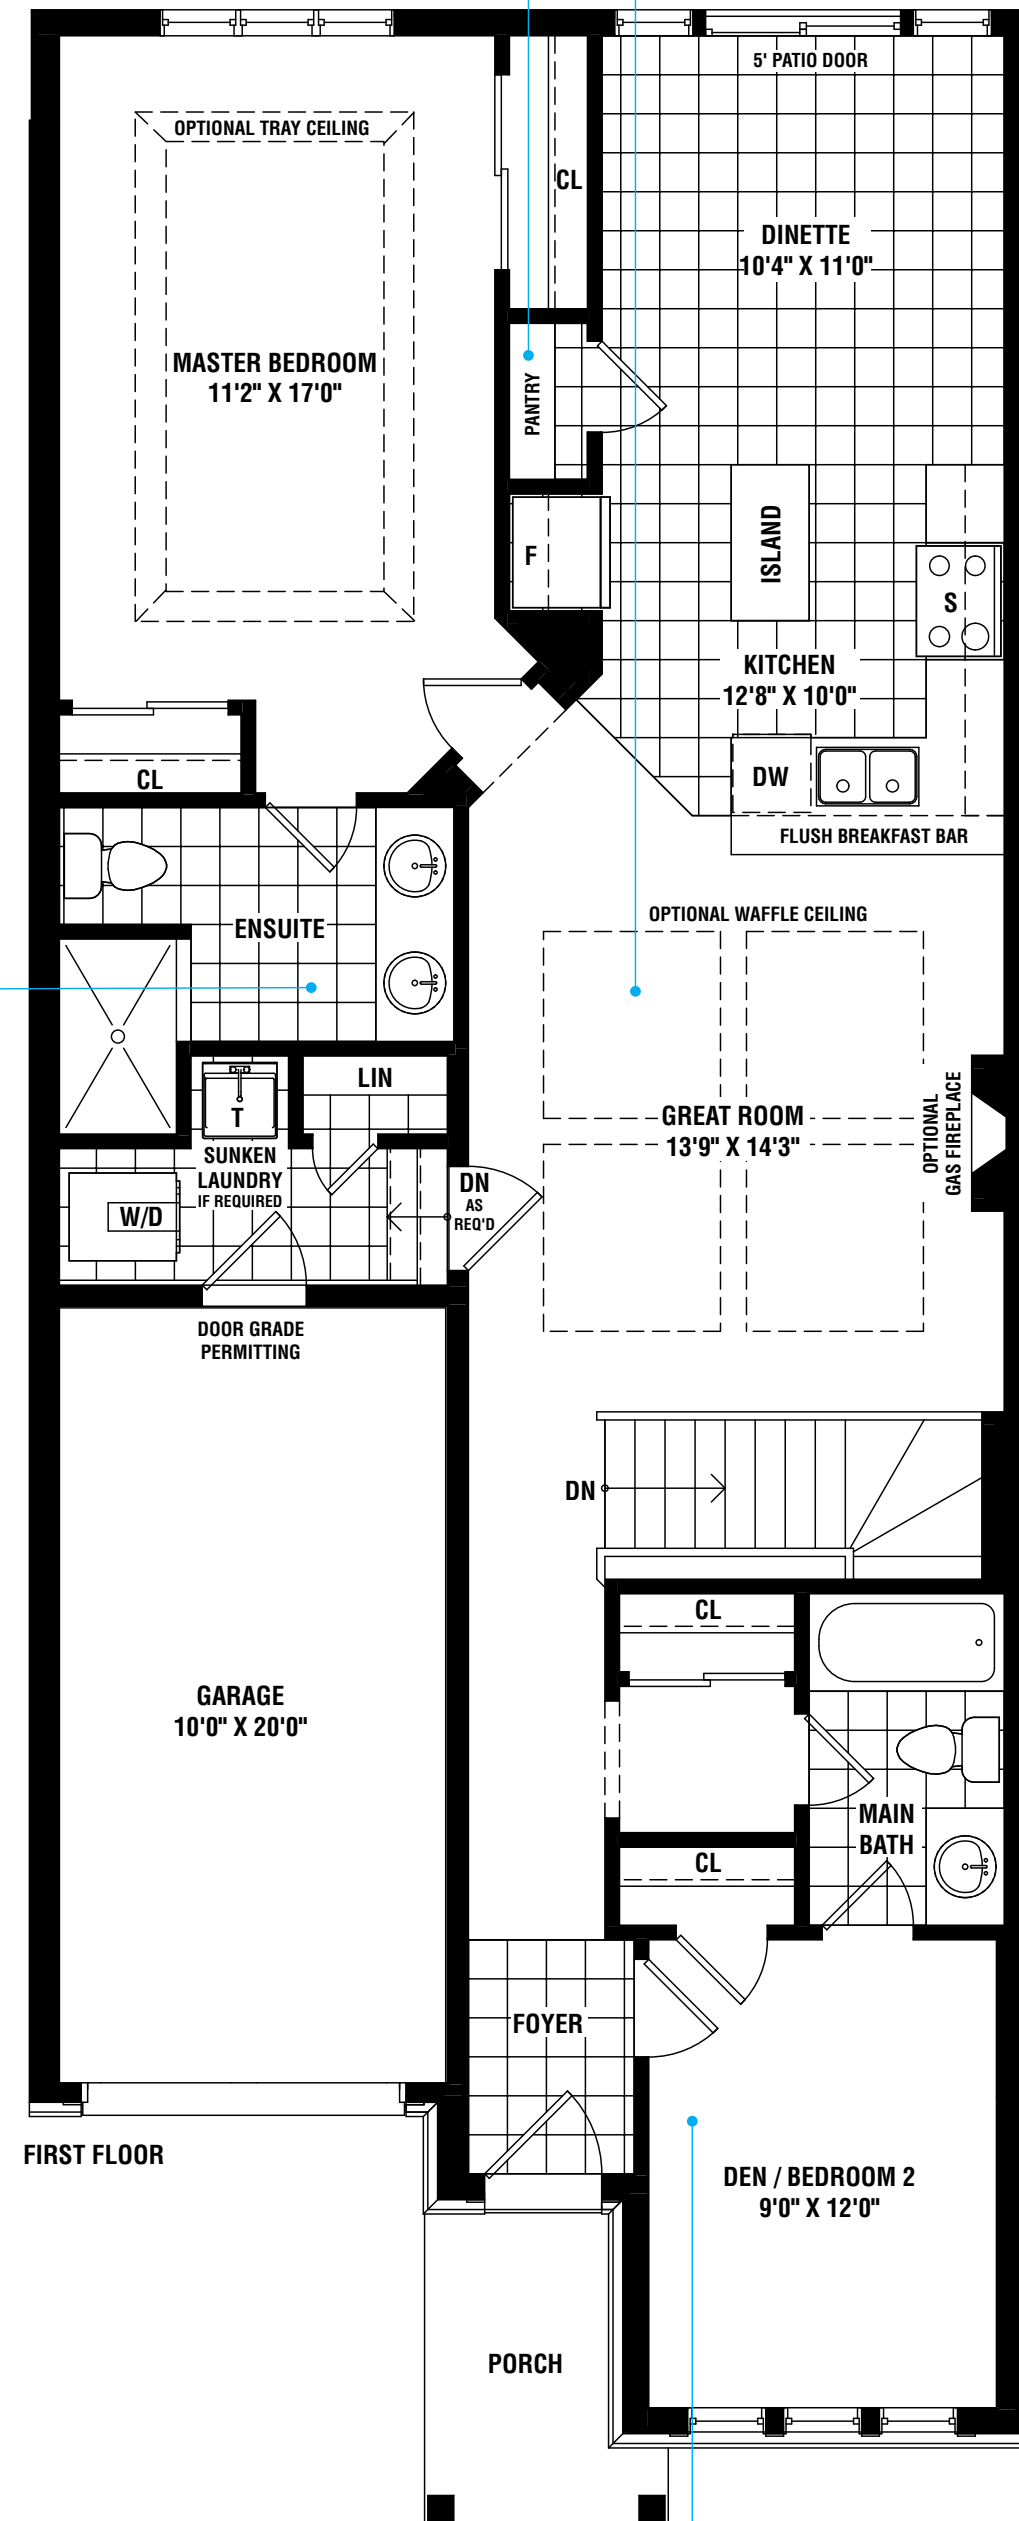

IRIS

25' BUNGALOW TOWNS

ELEVATION A - 1238 SQ FT

POPPY

IRIS

LILY

VIOLET

IRIS

1238 SQ FT

The large pantry allows you to stock up on all your favourite food items.

You'll love spending quality family time in this home's open-concept main area, which features a charming kitchen and large great room.

The master ensuite features his and hers sinks and separate shower.

The second bedroom is well placed for added privacy, and features direct access to the main bathroom.